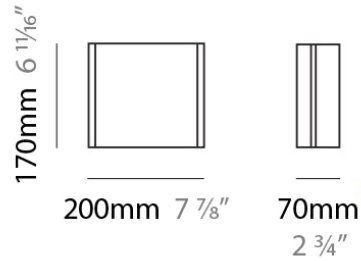

FLIGHT SURFACE

D83055

GENERAL

Series: Flight
Brand: Panzeri
Division: Design
Mounting Type: Surface
Mounting Location: Wall
Subcategory: Ambient

PHYSICAL

Shape: Rectangle
Length (mm): 200
Length (in): 7 ¾
Height (mm): 170
Height (in): 6 ¾
Extension (mm): 70
Extension (in): 2 ¾
Light Distribution: Omnidirectional
Weight (kg): 1.23
Weight (lbs): 2.7
Diffuser: Opaline Glass
Fixture Finish: NIC
Fixture Material: Glass / Aluminum

ELECTRICAL

Number of Lamps: 1
Lamp Type: LED Retrofit
Lamp Shape: T3
Bulb Included: Bulb Not Included
Total Output Wattage (W): 15
Max. Wattage Per Lamp (W): 15
Lamp Base: RSC
Input Voltage (V): 120

LED

OPTICAL

RATINGS AND CERTIFICATIONS

Certified By: CSA Certified to UL and CSA Standards
IP rating: IP20